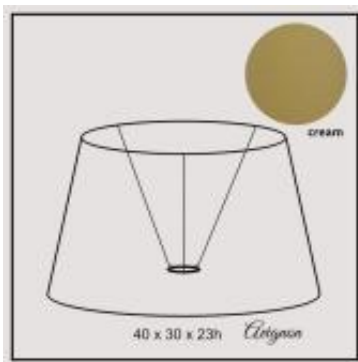

Link to the product: <https://shop.lampshadedesign.eu/avignon-40cm-cream-linen-p-51.html>

Avignon 40cm cream linen

Availability

On order

Number

WK.01.462.05.LSD

Product description

Bottom: 40cm
Top: 30cm
Height: 23cm

Fabric: linen
Colour: cream
Handle: E27 standing lamp

White PVC inside.

Rolled edges.