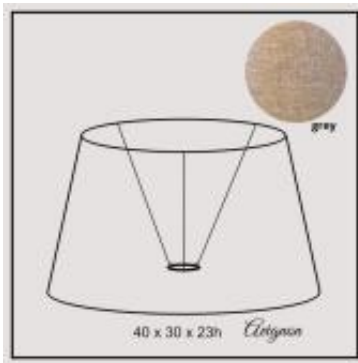

Link to the product: <https://shop.lampshadedesign.eu/avignon-40cm-grey-linen-p-58.html>

Avignon 40cm grey linen

Availability

On order

Number

WK.01.448.05.LSD

Product description

Bottom: 40cm
Top: 30cm
Height: 23cm

Fabric: linen
Colour: grey
Handle: E27 standing lamp

White PVC inside.

Rolled edges.