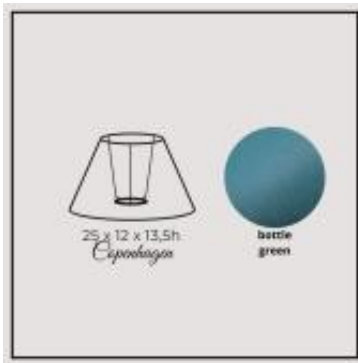

Link to the product: <https://shop.lampshadedesign.eu/copenhagen-25cm-bottle-green-chintz-p-489.html>

Copenhagen 25cm bottle green chintz

Availability

Always on stock

Number

39.24.809.05.TTT

Product description

Bottom: 25cm
Top: 12cm
Height: 13,5cm

Fabric: chintz
Colour: bottle green
Handle: E27 standing lamp

White PVC inside.

Sewn trim.