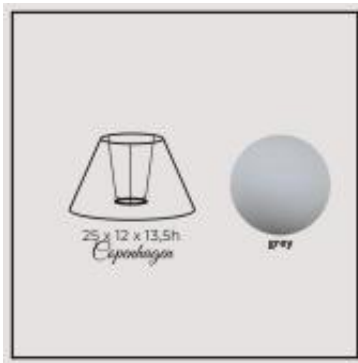

Link to the product: <https://shop.lampshadedesign.eu/copenhagen-25cm-grey-chintz-p-101.html>

Copenhagen 25cm grey chintz

Availability

Always on stock

Number

39.24.848.05.TTT

Product description

Bottom: 25cm
Top: 12cm
Height: 13,5cm

Fabric: chintz
Colour: grey
Handle: E27 standing lamp

White PVC inside.

Sewn trim.