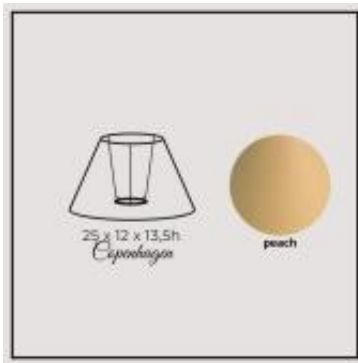

Link to the product: <https://shop.lampshadedesign.eu/copenhagen-25cm-peach-chintz-p-100.html>

Copenhagen 25cm peach chintz

Availability

Always on stock

Number

39.24.805.05.TTT

Product description

Bottom: 25cm
Top: 12cm
Height: 13,5cm

Fabric: chintz
Colour: peach
Handle: E27 standing lamp

White PVC inside.

Sewn trim.