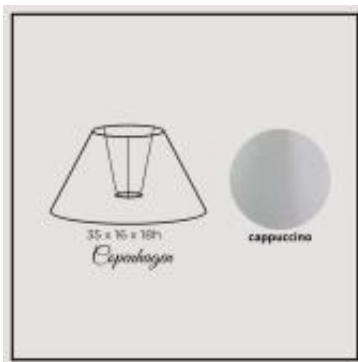

Link to the product: <https://shop.lampshadedesign.eu/copenhagen-35cm-cappuccino-chintz-p-502.html>

Copenhagen 35cm cappuccino chintz

Availability

Always on stock

Number

39.35.853.05.TTT

Product description

Bottom: 35cm
Top: 16cm
Height: 18cm

Fabric: chintz
Colour: cappuccino
Handle: E27 standing lamp

White PVC inside.

Sewn trim.