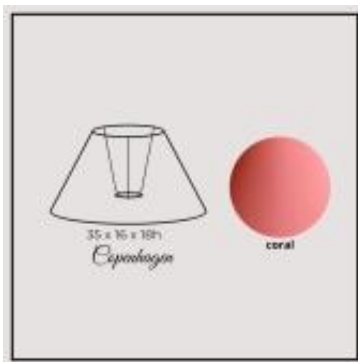

Link to the product: <https://shop.lampshadedesign.eu/copenhagen-35cm-coral-chintz-p-122.html>

## Copenhagen 35cm coral chintz

Availability

**Always on stock**

Number

**39.35.806.05.TTT**

### Product description

Bottom: 35cm  
Top: 16cm  
Height: 18cm

Fabric: chintz  
Colour: coral  
Handle: E27 standing lamp

White PVC inside.

Sewn trim.