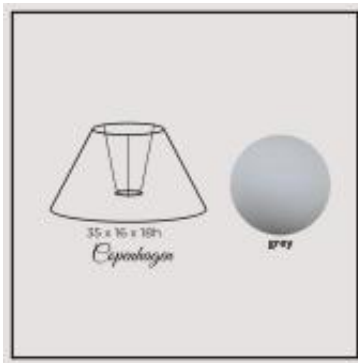

Link to the product: <https://shop.lampshadedesign.eu/copenhagen-35cm-grey-chintz-p-123.html>

Copenhagen 35cm grey chintz

Availability

Always on stock

Number

39.35.848.05.TTT

Product description

Bottom: 35cm
Top: 16cm
Height: 18cm

Fabric: chintz
Colour: grey
Handle: E27 standing lamp

White PVC inside.

Sewn trim.