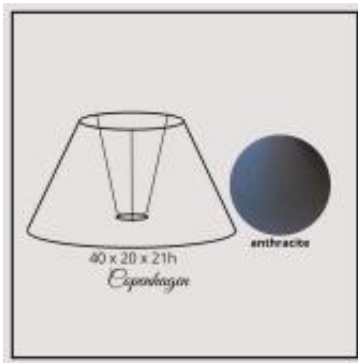

Link to the product: <https://shop.lampshadedesign.eu/copenhagen-40cm-anthracite-cotton-p-510.html>

Copenhagen 40cm anthracite cotton

Availability

Always on stock

Number

39.40.856.05.TTT

Product description

Bottom: 40cm
Top: 20cm
Height: 21cm

Fabric: cotton
Colour: anthracite
Handle: E27 standing lamp

White PVC inside.

Sewn trim.