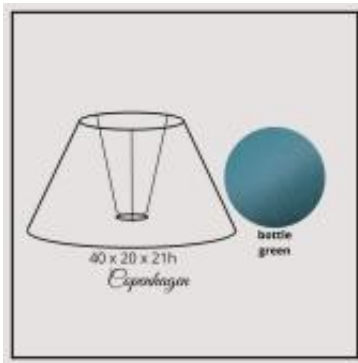

Link to the product: <https://shop.lampshadedesign.eu/copenhagen-40cm-bottle-green-chintz-p-513.html>

Copenhagen 40cm bottle green chintz

Availability

Always on stock

Number

39.40.809.05.TTT

Product description

Bottom: 40cm
Top: 20cm
Height: 21cm

Fabric: chintz
Colour: bottle green
Handle: E27 standing lamp

White PVC inside.

Sewn trim.