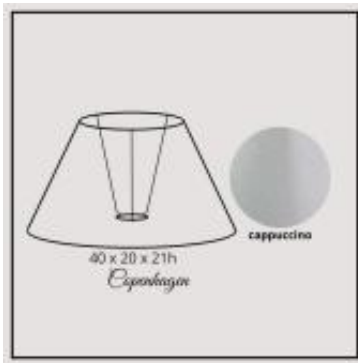

Link to the product: <https://shop.lampshadedesign.eu/copenhagen-40cm-cappuccino-chintz-p-515.html>

Copenhagen 40cm cappuccino chintz

Availability

Always on stock

Number

39.40.853.05.TTT

Product description

Bottom: 40cm
Top: 20cm
Height: 21cm

Fabric: chintz
Colour: cappuccino
Handle: E27 standing lamp

White PVC inside.

Sewn trim.