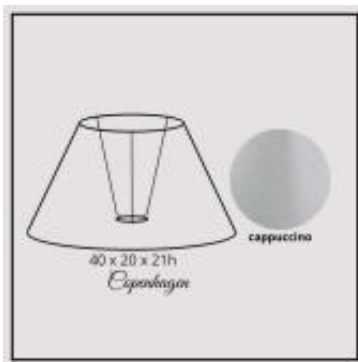

Link to the product: <https://shop.lampshadedesign.eu/copenhagen-40cm-cappuccino-chintz-p-515.html>

Copenhagen 40cm cappuccino chintz

Availability

Always on stock

Number

39.40.853.05.TTT

Product description

Bottom: 40cm
Top: 20cm
Height: 21cm

Fabric: chintz
Colour: cappuccino
Handle: E27 standing lamp

White PVC inside.

Sewn trim.