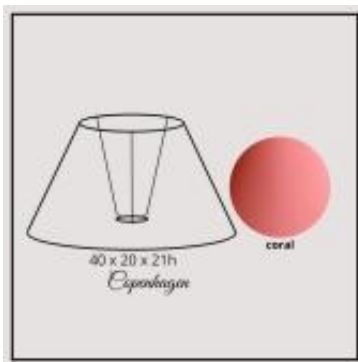

Link to the product: <https://shop.lampshadedesign.eu/copenhagen-40cm-coral-chintz-p-133.html>

### Product description

Bottom: 40cm  
Top: 20cm  
Height: 21cm

Fabric: chintz  
Colour: coral  
Handle: E27 standing lamp

White PVC inside.

Sewn trim.