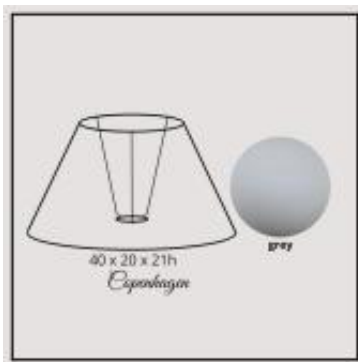

Link to the product: <https://shop.lampshadedesign.eu/copenhagen-40cm-grey-chintz-p-134.html>

Copenhagen 40cm grey chintz

Availability

Always on stock

Number

39.40.848.05.TTT

Product description

Bottom: 40cm
Top: 20cm
Height: 21cm

Fabric: chintz
Colour: grey
Handle: E27 standing lamp

White PVC inside.

Sewn trim.