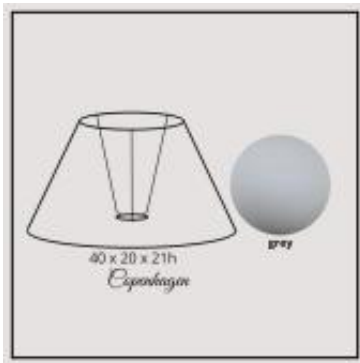

Link to the product: <https://shop.lampshadedesign.eu/copenhagen-40cm-grey-chintz-p-134.html>

## Copenhagen 40cm grey chintz

Availability

**Always on stock**

Number

**39.40.848.05.TTT**

### Product description

Bottom: 40cm  
Top: 20cm  
Height: 21cm

Fabric: chintz  
Colour: grey  
Handle: E27 standing lamp

White PVC inside.

Sewn trim.