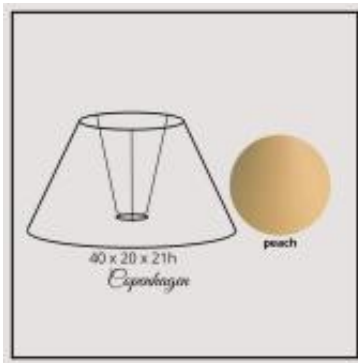

Link to the product: <https://shop.lampshadedesign.eu/copenhagen-40cm-peach-chintz-p-132.html>

Copenhagen 40cm peach chintz

Availability

Always on stock

Number

39.40.805.05.TTT

Product description

Bottom: 40cm
Top: 20cm
Height: 21cm

Fabric: chintz
Colour: peach
Handle: E27 standing lamp

White PVC inside.

Sewn trim.