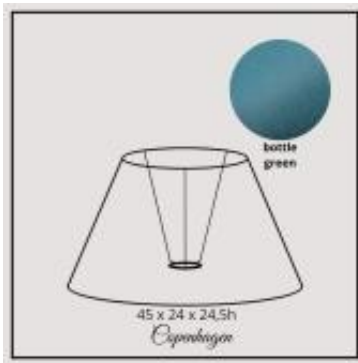

Link to the product: <https://shop.lampshadedesign.eu/copenhagen-45cm-bottle-green-chintz-p-520.html>

Copenhagen 45cm bottle green chintz

Availability

Always on stock

Number

39.45.809.05.TTT

Product description

Bottom: 45cm
Top: 24cm
Height: 24,5cm

Fabric: chintz
Colour: bottle green
Handle: E27 standing lamp

White PVC inside.

Sewn trim.