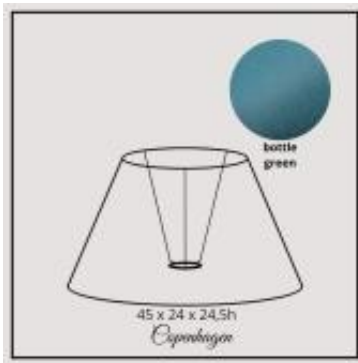

Link to the product: <https://shop.lampshadedesign.eu/copenhagen-45cm-bottle-green-chintz-p-520.html>

## Copenhagen 45cm bottle green chintz

Availability

**Always on stock**

Number

**39.45.809.05.TTT**

### Product description

Bottom: 45cm  
Top: 24cm  
Height: 24,5cm

Fabric: chintz  
Colour: bottle green  
Handle: E27 standing lamp

White PVC inside.

Sewn trim.