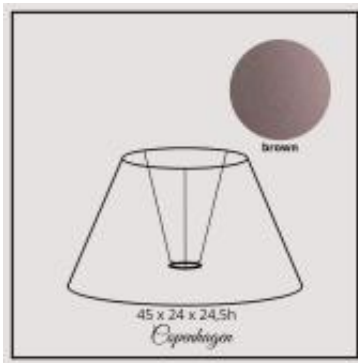

Link to the product: <https://shop.lampshadedesign.eu/copenhagen-45cm-brown-cotton-p-518.html>

## Copenhagen 45cm brown cotton

Availability

**On order**

Number

**39.45.858.05.TTT**

### Product description

Bottom: 45cm  
Top: 24cm  
Height: 24,5cm

Fabric: cotton  
Colour: brown  
Handle: E27 standing lamp

White PVC inside.

Sewn trim.