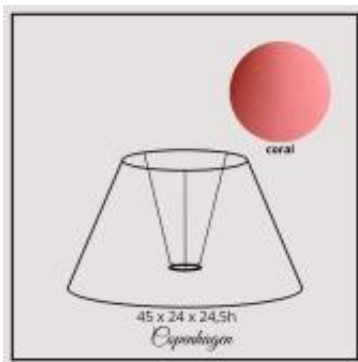

Link to the product: <https://shop.lampshadedesign.eu/copenhagen-45cm-coral-chintz-p-144.html>

### Product description

Bottom: 45cm  
Top: 24cm  
Height: 24,5cm

Fabric: chintz  
Colour: coral  
Handle: E27 standing lamp

White PVC inside.

Sewn trim.