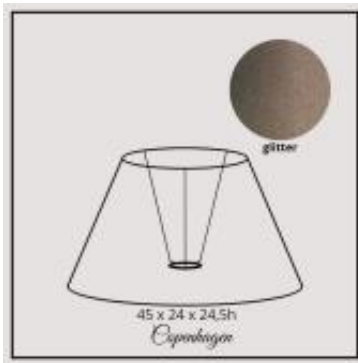

Link to the product: <https://shop.lampshadedesign.eu/copenhagen-45cm-glitter-linen-p-151.html>

Copenhagen 45cm glitter linen

Availability

On order

Number

39.45.520.05.TTT

Product description

Bottom: 45cm
Top: 24cm
Height: 24,5cm

Fabric: linen
Colour: grey with glitter
Handle: E27 standing lamp

Transparent PVC inside.

Sewn trim.