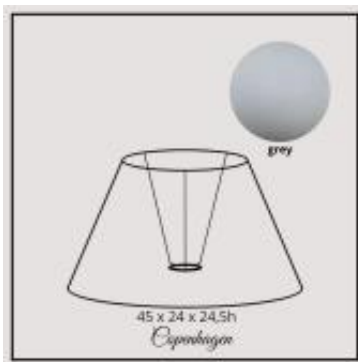

Link to the product: <https://shop.lampshadedesign.eu/copenhagen-45cm-grey-chintz-p-145.html>

Copenhagen 45cm grey chintz

Availability

Always on stock

Number

39.45.848.05.TTT

Product description

Bottom: 45cm
Top: 24cm
Height: 24,5cm

Fabric: chintz
Colour: grey
Handle: E27 standing lamp

White PVC inside.

Sewn trim.