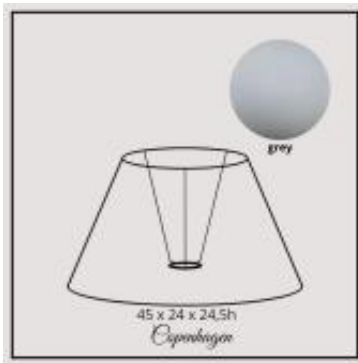

Link to the product: <https://shop.lampshadedesign.eu/copenhagen-45cm-grey-chintz-p-145.html>

Copenhagen 45cm grey chintz

Availability

Always on stock

Number

39.45.848.05.TTT

Product description

Bottom: 45cm
Top: 24cm
Height: 24,5cm

Fabric: chintz
Colour: grey
Handle: E27 standing lamp

White PVC inside.

Sewn trim.