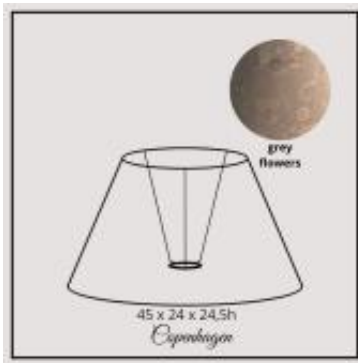

Link to the product: <https://shop.lampshadedesign.eu/copenhagen-45cm-grey-flowers-velvet-p-150.html>

Copenhagen 45cm grey flowers velvet

Availability

On order

Number

39.45.521.05.TTT

Product description

Bottom: 45cm
Top: 24cm
Height: 24,5cm

Fabric: velvet
Colour: grey with flowers
Handle: E27 standing lamp

White PVC inside.

Sewn trim.