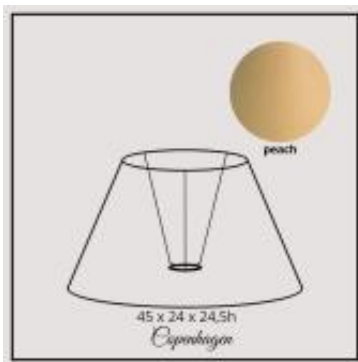

Link to the product: <https://shop.lampshadedesign.eu/copenhagen-45cm-peach-chintz-p-143.html>

## Copenhagen 45cm peach chintz

Availability

**Always on stock**

Number

**39.45.805.05.TTT**

### Product description

Bottom: 45cm  
Top: 24cm  
Height: 24,5cm

Fabric: chintz  
Colour: peach  
Handle: E27 standing lamp

White PVC inside.

Sewn trim.