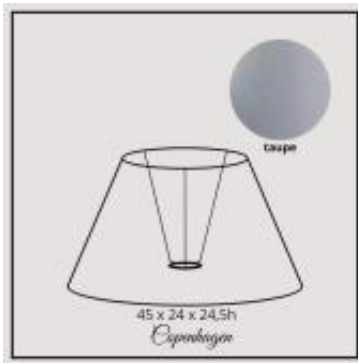

Link to the product: <https://shop.lampshadedesign.eu/copenhagen-45cm-taupe-chintz-p-522.html>

Copenhagen 45cm taupe chintz

Availability

Always on stock

Number

39.45.854.05.TTT

Product description

Bottom: 45cm
Top: 24cm
Height: 24,5cm

Fabric: chintz
Colour: taupe
Handle: E27 standing lamp

White PVC inside.

Sewn trim.