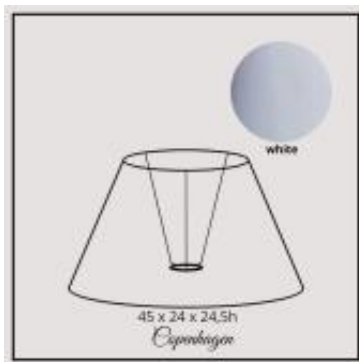

Link to the product: <https://shop.lampshadedesign.eu/copenhagen-45cm-white-chintz-p-141.html>

## Copenhagen 45cm white chintz

Availability

**Always on stock**

Number

**39.45.801.05.TTT**

### Product description

Bottom: 45cm  
Top: 24cm  
Height: 24,5cm

Fabric: chintz  
Colour: white  
Handle: E27 standing lamp

White PVC inside.

Sewn trim.