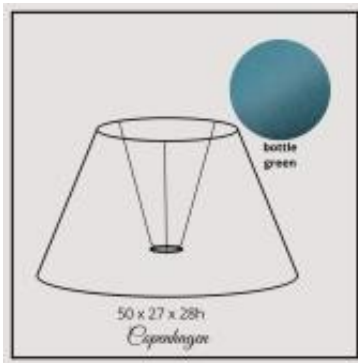

Link to the product: <https://shop.lampshadedesign.eu/copenhagen-50cm-bottle-green-chintz-p-532.html>

Copenhagen 50cm bottle green chintz

Availability

Always on stock

Number

39.50.809.05.TTT

Product description

Bottom: 50cm
Top: 27cm
Height: 28cm

Fabric: chintz
Colour: bottle green
Handle: E27 standing lamp

White PVC inside.

Sewn trim.