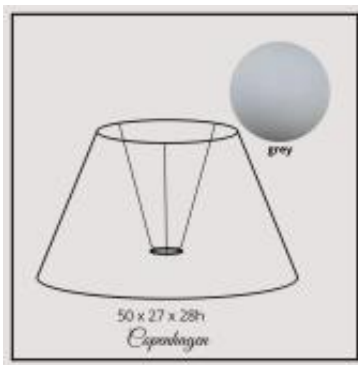

Data current as of: 04-04-2026 06:50

Link to the product: <https://shop.lampshadedesign.eu/copenhagen-50cm-grey-chintz-p-156.html>

## Copenhagen 50cm grey chintz

Availability

**Always on stock**

Number

**39.50.848.05.TTT**

### Product description

Bottom: 50cm  
Top: 27cm  
Height: 28cm

Fabric: chintz  
Colour: grey  
Handle: E27 standing lamp

White PVC inside.

Sewn trim.