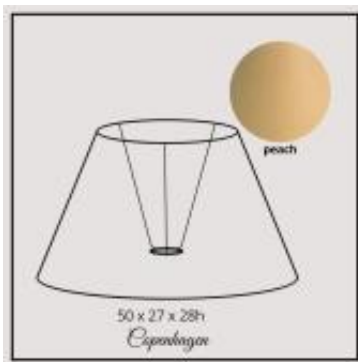

Link to the product: <https://shop.lampshadedesign.eu/copenhagen-50cm-peach-chintz-p-154.html>

Copenhagen 50cm peach chintz

Availability

Always on stock

Number

39.50.805.05.TTT

Product description

Bottom: 50cm
Top: 27cm
Height: 28cm

Fabric: chintz
Colour: peach
Handle: E27 standing lamp

White PVC inside.

Sewn trim.