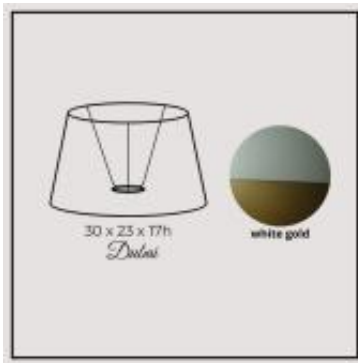

Link to the product: <https://shop.lampshadedesign.eu/dubai-30cm-white-gold-p-171.html>

Dubai 30cm white gold

Availability

Always on stock

Number

27.30.Z01.05.TTT

Product description

Bottom: 30cm
Top: 23cm
Height: 17cm

Fabric: chintz
Colour: white
Handle: E27 standing lamp

Gold PVC inside.

Sewn trim.