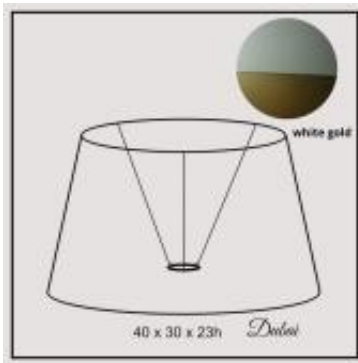

Link to the product: <https://shop.lampshadedesign.eu/dubai-40cm-white-gold-p-179.html>

Dubai 40cm white gold

Availability

On order

Number

WK.12.Z01.05.TTT

Product description

Bottom: 40cm
Top: 30cm
Height: 23cm

Fabric: chintz
Colour: white
Handle: E27 standing lamp

Gold PVC inside.

Sewn trim.