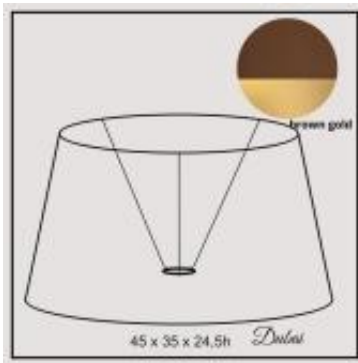

Link to the product: <https://shop.lampshadedesign.eu/dubai-45cm-brown-gold-p-185.html>

Dubai 45cm brown gold

Availability

On order

Number

WK.13.Z58.05.TTT

Product description

Bottom: 45cm
Top: 35cm
Height: 24,5cm

Fabric: chintz
Colour: brown
Handle: E27 standing lamp

Gold PVC inside.

Sewn trim.