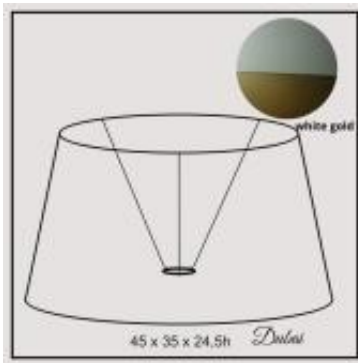

Link to the product: <https://shop.lampshadedesign.eu/dubai-45cm-white-gold-p-183.html>

Dubai 45cm white gold

Availability

On order

Number

WK.13.Z01.05.TTT

Product description

Bottom: 45cm
Top: 35cm
Height: 24,5cm

Fabric: chintz
Colour: white
Handle: E27 standing lamp

Gold PVC inside.

Sewn trim.