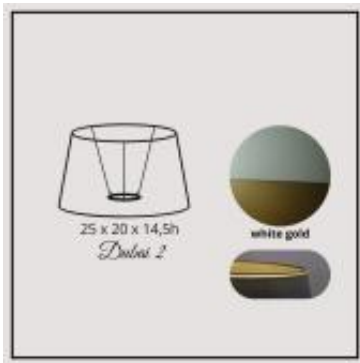

Link to the product: <https://shop.lampshadedesign.eu/dubai-ii-25cm-white-gold-p-195.html>

Dubai II 25cm white gold

Availability	On order
Number	20.25.Z01.05.M3T

Product description

Bottom: 25cm
Top: 20cm
Height: 14,5cm

Fabric: chintz
Colour: white
Handle: E27 standing lamp

Gold PVC inside.

Sewn trim with gold mat tape.