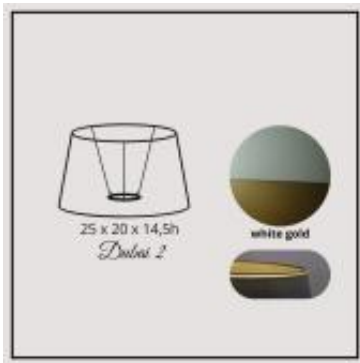

Link to the product: <https://shop.lampshadedesign.eu/dubai-ii-25cm-white-gold-p-195.html>

Dubai II 25cm white gold

| | |
|--------------|-------------------------|
| Availability | On order |
| Number | 20.25.Z01.05.M3T |

Product description

Bottom: 25cm
Top: 20cm
Height: 14,5cm

Fabric: chintz
Colour: white
Handle: E27 standing lamp

Gold PVC inside.

Sewn trim with gold mat tape.