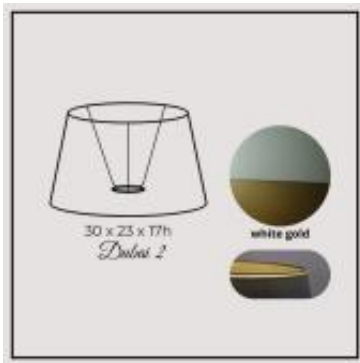

Link to the product: <https://shop.lampshadedesign.eu/dubai-ii-30cm-white-gold-p-199.html>

Dubai II 30cm white gold

| | |
|--------------|-------------------------|
| Availability | On order |
| Number | 27.30.Z01.05.M3T |

Product description

Bottom: 30cm
Top: 23cm
Height: 17cm

Fabric: chintz
Colour: white
Handle: E27 standing lamp

Gold PVC inside.

Sewn trim with gold mat tape.