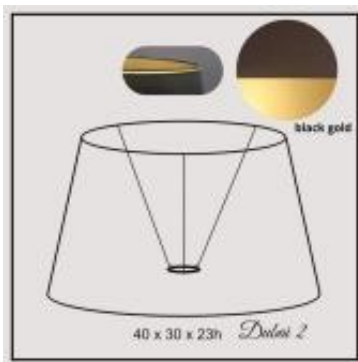

Data current as of: 04-04-2026 06:50

Link to the product: <https://shop.lampshadedesign.eu/dubai-ii-40cm-black-gold-p-210.html>

## Dubai II 40cm black gold

Availability	<b>On order</b>
Number	<b>WK.12.Z99.05.TTT+M3</b>

### Product description

Bottom: 40cm  
Top: 30cm  
Height: 23cm

Fabric: chintz  
Colour: black  
Handle: E27 standing lamp

Gold PVC inside.

Sewn trim with gold mat tape.