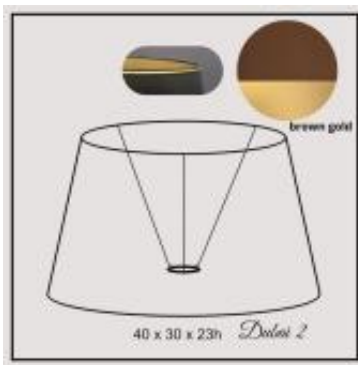

Data current as of: 04-04-2026 07:10

Link to the product: <https://shop.lampshadedesign.eu/dubai-ii-40cm-brown-gold-p-209.html>

Dubai II 40cm brown gold

Availability

On order

Number

WK.12.Z58.05.TTT+M3

Product description

Bottom: 40cm
Top: 30cm
Height: 23cm

Fabric: chintz
Colour: brown
Handle: E27 standing lamp

Gold PVC inside.

Sewn trim with gold mat tape.