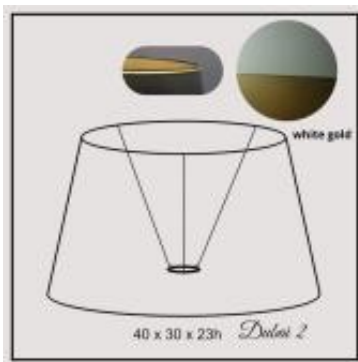

Data current as of: 04-04-2026 06:59

Link to the product: <https://shop.lampshadedesign.eu/dubai-ii-40cm-white-gold-p-207.html>

Dubai II 40cm white gold

Availability

On order

Number

WK.12.Z01.05.TTT+M3

Product description

Bottom: 40cm
Top: 30cm
Height: 23cm

Fabric: chintz
Colour: white
Handle: E27 standing lamp

Gold PVC inside.

Sewn trim with gold mat tape.