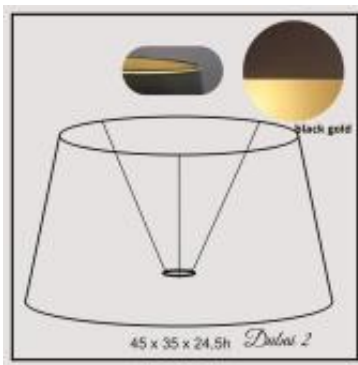

Data current as of: 04-04-2026 06:51

Link to the product: <https://shop.lampshadedesign.eu/dubai-ii-45cm-black-gold-p-214.html>

Dubai II 45cm black gold

Availability

On order

Number

WK.13.Z99.05.TTT+M3

Product description

Bottom: 45cm
Top: 35cm
Height: 24,5cm

Fabric: chintz
Colour: black
Handle: E27 standing lamp

Gold PVC inside.

Sewn trim with gold mat band.