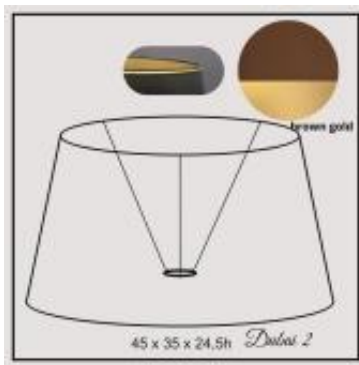

Link to the product: <https://shop.lampshadedesign.eu/dubai-ii-45cm-brown-gold-p-213.html>

Dubai II 45cm brown gold

Availability

On order

Number

WK.13.Z58.05.TTT+M3

Product description

Bottom: 45cm
Top: 35cm
Height: 24,5cm

Fabric: chintz
Colour: brown
Handle: E27 standing lamp

Gold PVC inside.

Sewn trim with gold mat tape.