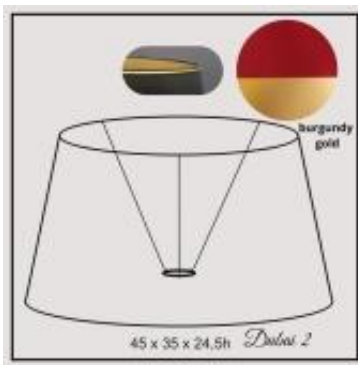

Link to the product: <https://shop.lampshadedesign.eu/dubai-ii-45cm-burgundy-gold-p-212.html>

## Dubai II 45cm burgundy gold

Availability	<b>On order</b>
Number	<b>WK.13.Z30.05.TTT+M3</b>

### Product description

Bottom: 45cm  
Top: 35cm  
Height: 24,5cm

Fabric: chintz  
Colour: burgundy  
Handle: E27 standing lamp

Gold PVC inside.

Sewn trim with gold mat tape.