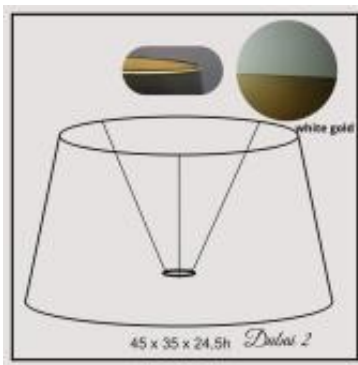

Data current as of: 04-04-2026 06:50

Link to the product: <https://shop.lampshadedesign.eu/dubai-ii-45cm-white-gold-p-211.html>

Dubai II 45cm white gold

Availability

On order

Number

WK.13.Z01.05.TTT+M3

Product description

Bottom: 45cm
Top: 35cm
Height: 24,5cm

Fabric: chintz
Colour: white
Handle: E27 standing lamp

Gold PVC inside.

Sewn trim with gold mat tape.