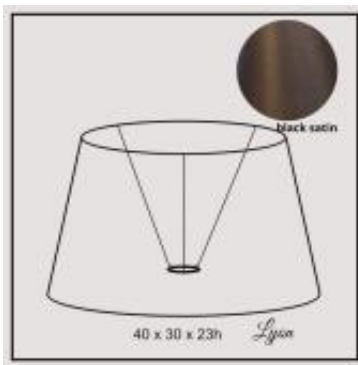

Data current as of: 04-04-2026 05:30

Link to the product: <https://shop.lampshadedesign.eu/lyon-40cm-black-satin-p-227.html>

Lyon 40cm black satin

Availability

On order

Number

WK.12.T99.05.LSD

Product description

Bottom: 40cm
Top: 30cm
Height: 23cm

Fabric: satin
Colour: black
Handle: E27 standing lamp

White PVC inside.

Sewn trim.