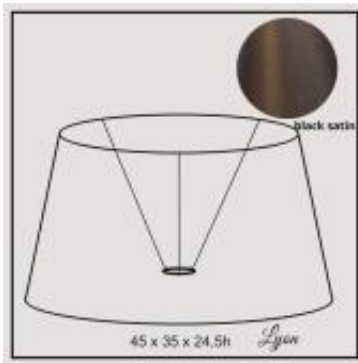

Link to the product: <https://shop.lampshadedesign.eu/lyon-45cm-black-satin-p-228.html>

Lyon 45cm black satin

Availability

On order

Number

WK.13.T99.05.LSD

Product description

Bottom: 45cm
Top: 35cm
Height: 24,5cm

Fabric: satin
Colour: black
Handle: E27 standing lamp

White PVC inside.

Sewn trim.