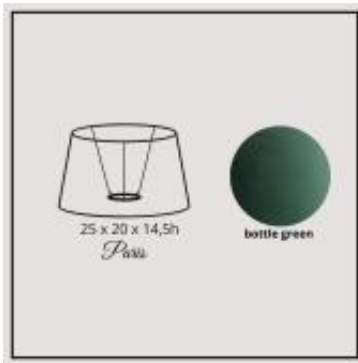

Link to the product: <https://shop.lampshadedesign.eu/paris-25cm-bottle-green-velvet-p-315.html>

Paris 25cm bottle green velvet

Availability

On order

Number

20.25.H09.05.ROL

Product description

Bottom: 25cm
Top: 20cm
Height: 14,5cm

Fabric: velvet
Colour: bottle green
Handle: E27 standing lamp

White PVC inside.

Rolled edges.