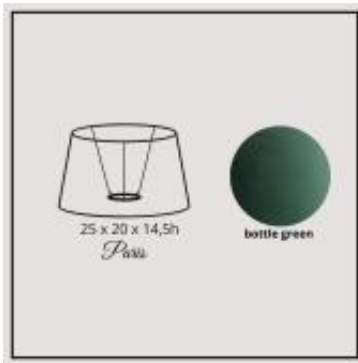

Link to the product: <https://shop.lampshadedesign.eu/paris-25cm-bottle-green-velvet-p-315.html>

## Paris 25cm bottle green velvet

Availability

**On order**

Number

**20.25.H09.05.ROL**

### Product description

Bottom: 25cm  
Top: 20cm  
Height: 14,5cm

Fabric: velvet  
Colour: bottle green  
Handle: E27 standing lamp

White PVC inside.

Rolled edges.