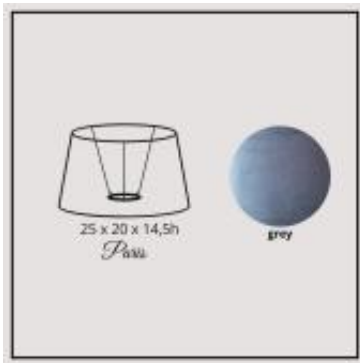

Link to the product: <https://shop.lampshadedesign.eu/paris-25cm-grey-velvet-p-311.html>

## Paris 25cm grey velvet

Availability	<b>On order</b>
Number	<b>20.25.H52.05.ROL</b>

### Product description

Bottom: 25cm  
Top: 20cm  
Height: 14,5cm

Fabric: velvet  
Colour: grey  
Handle: E27 standing lamp

White PVC inside.

Rolled edges.