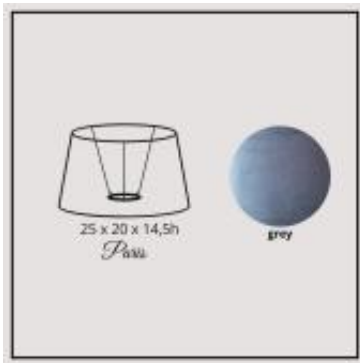

Link to the product: <https://shop.lampshadedesign.eu/paris-25cm-grey-velvet-p-311.html>

Paris 25cm grey velvet

| | |
|--------------|-------------------------|
| Availability | On order |
| Number | 20.25.H52.05.ROL |

Product description

Bottom: 25cm
Top: 20cm
Height: 14,5cm

Fabric: velvet
Colour: grey
Handle: E27 standing lamp

White PVC inside.

Rolled edges.