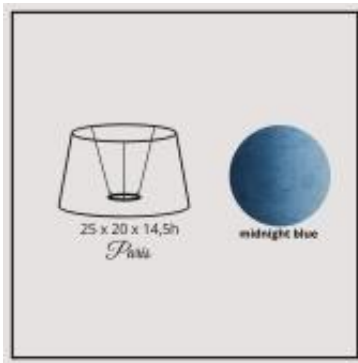

Link to the product: <https://shop.lampshadedesign.eu/paris-25cm-midnight-blue-velvet-p-314.html>

Paris 25cm midnight blue velvet

Availability	On order
Number	20.25.H51.05.ROL

Product description

Bottom: 25cm
Top: 20cm
Height: 14,5cm

Fabric: velvet
Colour: midnight blue
Handle: E27 standing lamp

White PVC inside.

Rolled edges.