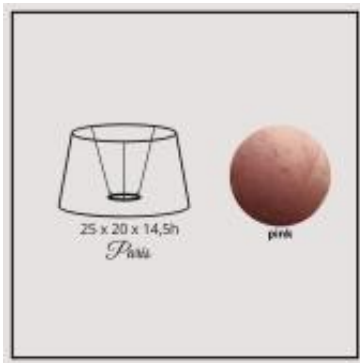

Link to the product: <https://shop.lampshadedesign.eu/paris-25cm-pink-velvet-p-313.html>

Paris 25cm pink velvet

Availability	On order
Number	20.25.H41.05.ROL

Product description

Bottom: 25cm
Top: 20cm
Height: 14,5cm

Fabric: velvet
Colour: pink
Handle: E27 standing lamp

White PVC inside.

Rolled edges.