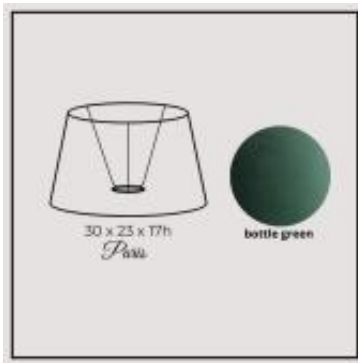

Link to the product: <https://shop.lampshadedesign.eu/paris-30cm-bottle-green-velvet-p-321.html>

Paris 30cm bottle green velvet

Availability

On order

Number

27.30.H09.05.ROL

Product description

Bottom: 30cm
Top: 23cm
Height: 17cm

Fabric: velvet
Colour: bottle green
Handle: E27 standing lamp

White PVC inside.

Rolled edges.