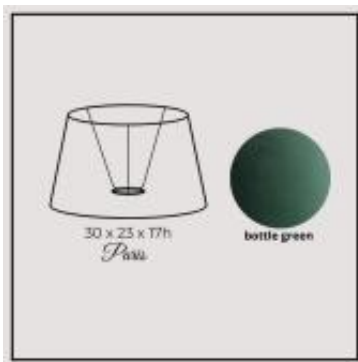

Link to the product: <https://shop.lampshadedesign.eu/paris-30cm-bottle-green-velvet-p-321.html>

## Paris 30cm bottle green velvet

Availability

**On order**

Number

**27.30.H09.05.ROL**

### Product description

Bottom: 30cm  
Top: 23cm  
Height: 17cm

Fabric: velvet  
Colour: bottle green  
Handle: E27 standing lamp

White PVC inside.

Rolled edges.