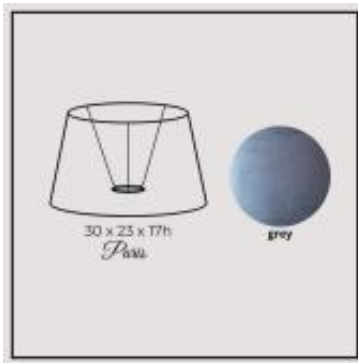

Link to the product: <https://shop.lampshadedesign.eu/paris-30cm-grey-velvet-p-317.html>

## Paris 30cm grey velvet

Availability	<b>On order</b>
Number	<b>27.30.H52.05.ROL</b>

### Product description

Bottom: 30cm  
Top: 23cm  
Height: 17cm

Fabric: velvet  
Colour: grey  
Handle: E27 standing lamp

White PVC inside.

Rolled edges.