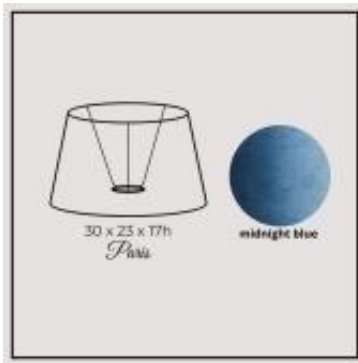

Link to the product: <https://shop.lampshadedesign.eu/paris-30cm-midnight-blue-velvet-p-320.html>

Paris 30cm midnight blue velvet

Availability	On order
Number	27.30.H51.05.ROL

Product description

Bottom: 30cm
Top: 23cm
Height: 17cm

Fabric: velvet
Colour: midnight blue
Handle: E27 standing lamp

White PVC inside.

Rolled edges.