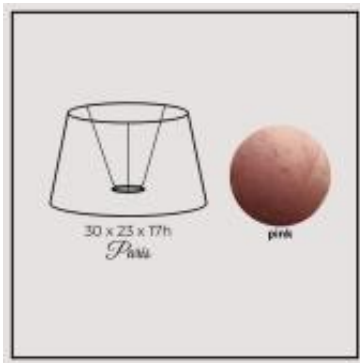

Link to the product: <https://shop.lampshadedesign.eu/paris-30cm-pink-velvet-p-319.html>

Paris 30cm pink velvet

Availability	On order
Number	27.30.H41.05.ROL

Product description

Bottom: 30cm
Top: 23cm
Height: 17cm

Fabric: velvet
Colour: pink
Handle: E27 standing lamp

White PVC inside.

Rolled edges.