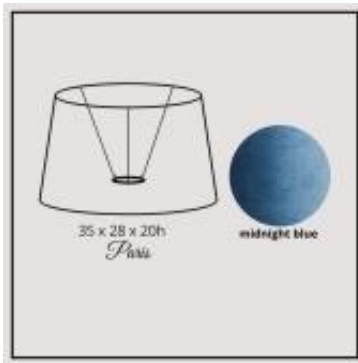

Link to the product: <https://shop.lampshadedesign.eu/paris-35cm-midnight-blue-velvet-p-326.html>

Paris 35cm midnight blue velvet

Availability	On order
Number	27.35.H51.05.ROL

Product description

Bottom: 35cm
Top: 28cm
Height: 20cm

Fabric: velvet
Colour: midnight blue
Handle: E27 standing lamp

White PVC inside.

Rolled edges.